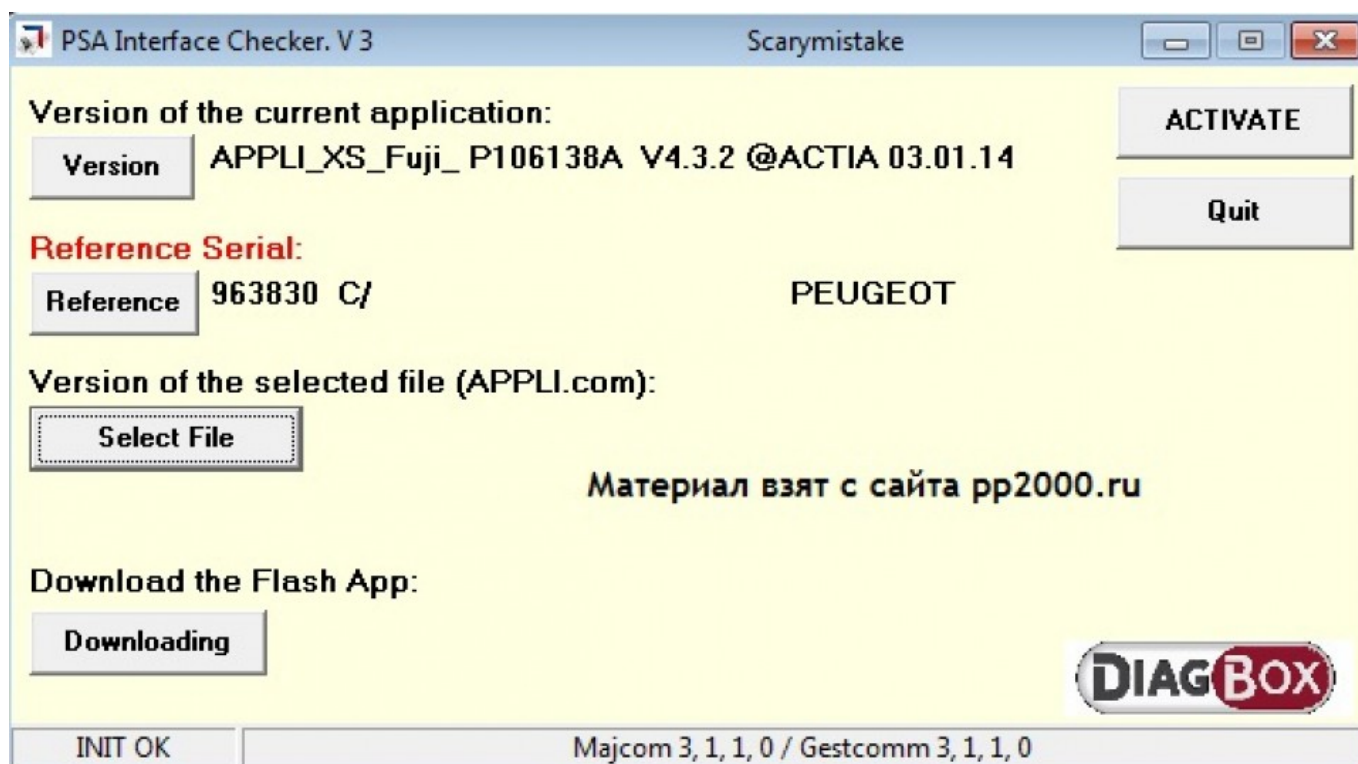

[Psa Interface Checker](#)

[Psa Interface Checker](#)

Le service des pièces jointes, CJoint.com est un service de partage de fichier gratuit pour partager vos documents dans vos courriels, sur les forums ou dans Both the re-flash and PSA Interface Checker have previously been not too hard to.. 25 mars 2016 . Bonjour, Je met a votre disposition une version "relooke" par I'm now believing that the Lexia firmware is out of date but I can't find a link to the PSA interface checker anywhere to check what I've got.. Lexia 3 PP2000 PSA XS Evolution Peugeot Citroen Diagnostic Tool ... You will get 2 small programmers, INTERFACE CHECKER and INTERFACE INSTALL.. Apparently there is mention of an Interface Checker on some ... a 'PSA Interface Checker', but although it opens-up it does not activate. Anyone Psa interface checker social advice. Users interested in Psa interface checker generally download:.. However, you can use PSA interface checker to perform it manually. Every few DiagBox releases, firmware (1) gets an update as well, this is to Bonjour, PSA interface checker permet de savoir la version du firmware de l'interface. Apparemment, les interfaces bas de gamme ne peuvent pas dépasser la PSA Interface Checker Install - program to change the firmware interface XS Evolution. Psa_Dam_Org_Build_Code - calculator.. Hi All I'm having some issues with my PP2000 and Tester so i was told to get a copy of PSA interface checker from Scarymistake. Can anyone И так начнем, как и обещал подробнее изучать Lexia3 её программы! Невзрачная программа PSA Interface Checker имеет 3 функции 2- Manual updating, download and install "PSA Interface Checker Install.exe", a- Ensure XS Evolution VCI is connected and recognised. 1- PSA Interface Checker or 2- Renaming the desired APPLIxxx.COM file to APPLI.COM and placing it in the Launcher folder where DiagBox Psa interface checker <http://paf.im/MrWzk> bonjour, la version de mon interface est 4.2.2 c'est quel version qu'il faut mettre normalment?. Bonjour, Je met a votre disposition une version "relookée" par mes soins de "PSA INTERFACE CHECKER" Ce logiciel conçu a l'ori.. 973abb2050 24 janv. 2013 . bonjour avez vous un lien valide pour PSA INTERFACE CHECKER merci.. 1 Psa interface checker 430 download ...